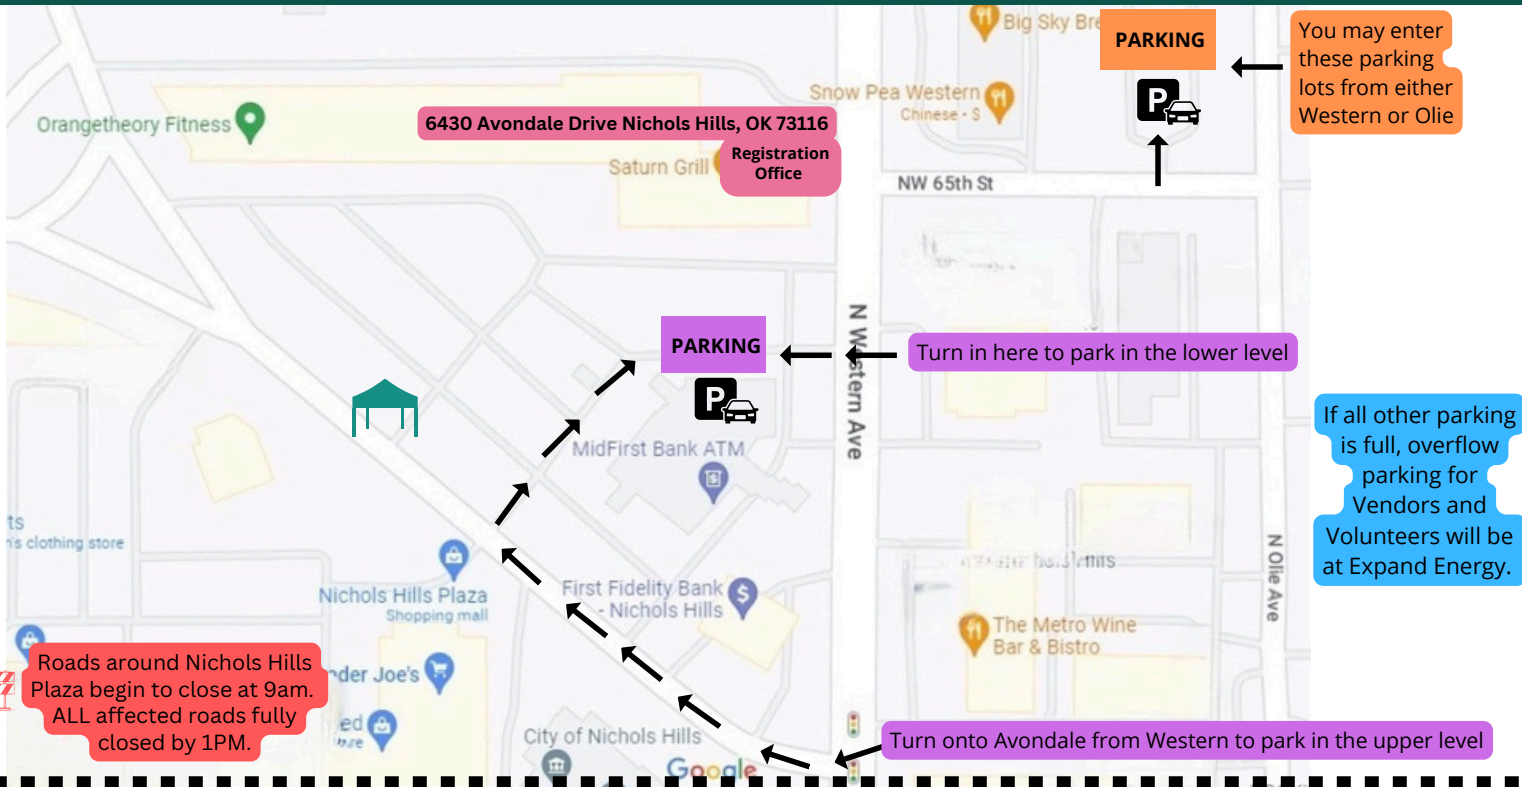

# REDBUD CLASSIC - SUNDAY VOLUNTEER & VENDOR PARKING

 = **REDBUD TENT**  
**VOLUNTEERS AND VENDORS CHECK IN HERE!**

**PARKING** (Purple) = Volunteers and Vendors may park here at the MidFirst Building. Enter off of Western to use lower level. Enter off of Avondale to drive to upper level. Must have parking pass for entry.

**PARKING** (Orange) = Volunteers and Vendors may park here. You may enter from either Western or Olie on NW 65th St. Must have parking pass for entry.